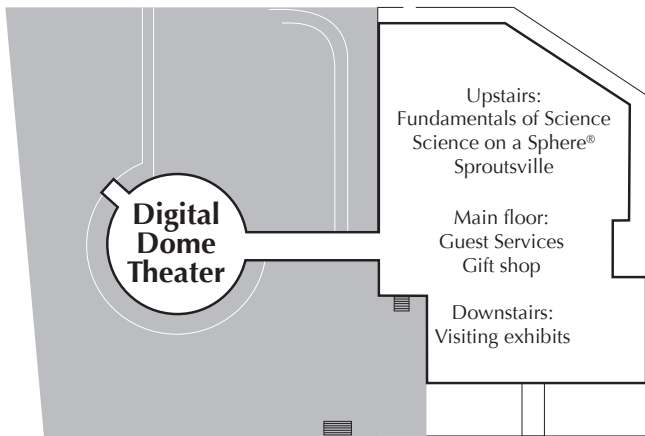

a division of the Science Museum of Virginia

Campus Map

Butterfly Station & Garden

Danville Amtrak

Science Central

Entrance

Craghead Street